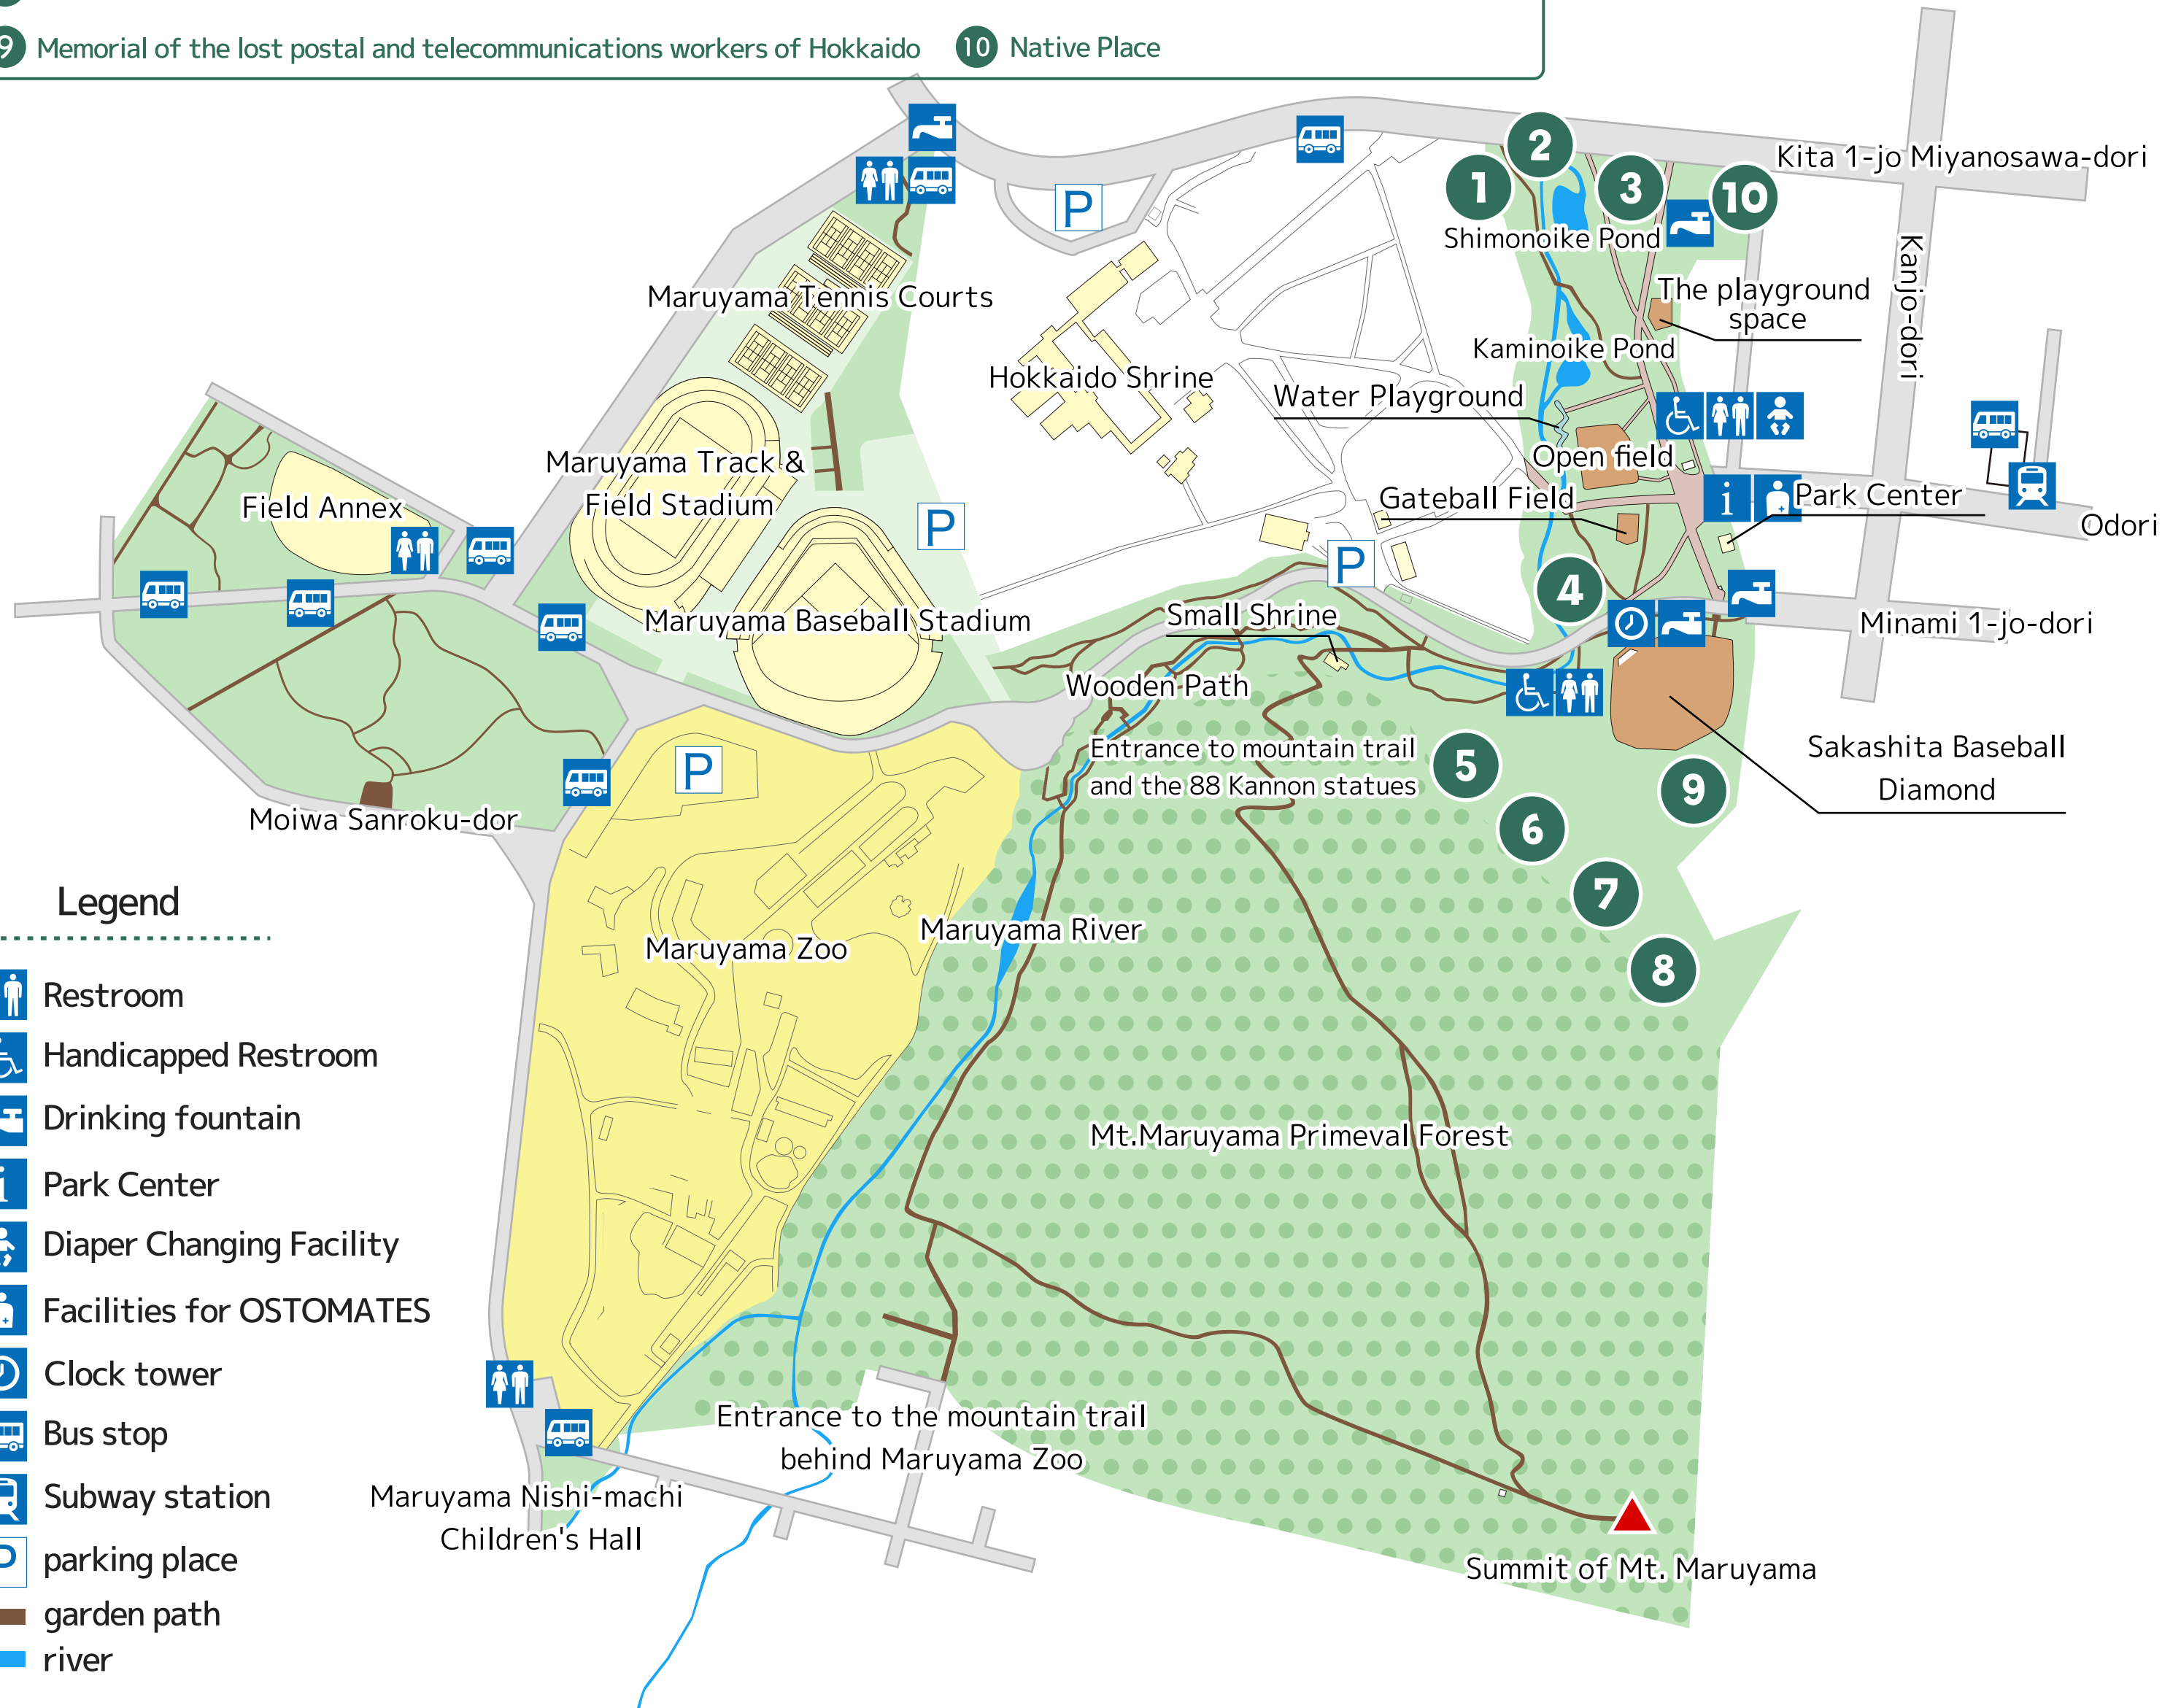

Sculptures and Monuments

- ① Resting ground of used knives
- ② Monument commemorating the attendance of the Emperor and Empress at the centennial of Hokkaido and Sapporo
- ③ Statue of Michitoshi Iwamura
- ④ Monument to Commissioner Shima
- ⑤ Memorial of lost firefighters
- ⑥ Monument inscribed with a poem by Hidenosuke Yamashita
- ⑦ Memorial of social workers of Hokkaido
- ⑧ Memorial of the lost railroad workers of Hokkaido
- ⑨ Memorial of the lost postal and telecommunications workers of Hokkaido
- ⑩ Native Place

Legend

- Restroom
- Handicapped Restroom
- Drinking fountain
- Park Center
- Diaper Changing Facility
- Facilities for OSTOMATES
- Clock tower
- Bus stop
- Subway station
- parking place
- garden path
- river